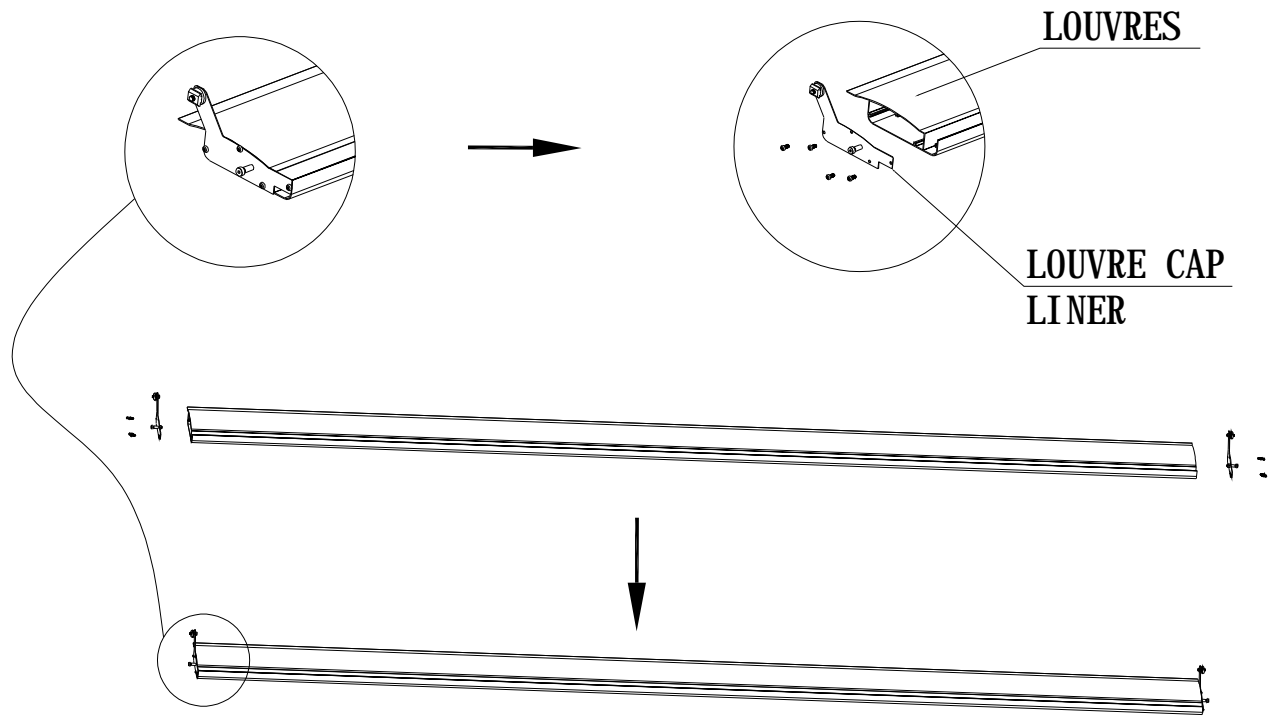

**BPS 3X3 Pergola**

# 3X3 PERGOLA

CODE	QTY	PRODUCT Name	IMAGE DESCRIPTION	
1	4	POST		
2	/	/	/	/
3	2	BEAM (L & R)		
4	2	BEAM (F & B)		
5	/	/	/	/
6	19	LOUVRES		
7	2	DRIVER ROD		
8	1	OPERATING POLE		

CODE	QTY	PRODUCT Name	IMAGE DESCR PTION	CODE	QTY	PRODUCT Name	IMAGE DESCR PTION
9	1	GEARBOX		15	4	SMALL COVER	
10	1	GEARBOX COVER		16	4	SMALL BASE COVER	
10	38	LOUVRE CAP LINER		17			
12	1	STAND BAR		18			
13	16	LONG NUT		19			
14	4	SMALL BASE		20			