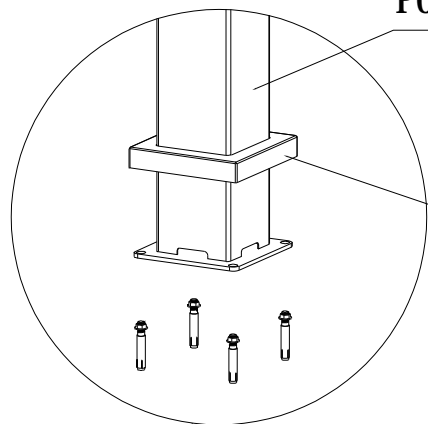

# 3X3 PERGOLA

CODE	QTY	PRODUCT Name	IMAGE DESCRIPTION	
1	4	POST		
2	/	/	/	/
3	2	BEAM (L & R)		
4	2	BEAM (F & B)		
5	/	/	/	/
6	19	LOUVRES		
7	2	DRIVER ROD		
8	1	OPERATING POLE		

CODE	QTY	PRODUCT Name	IMAGE DESCR PTION	CODE	QTY	PRODUCT Name	IMAGE DESCR PTION
9	1	GEARBOX		15	4	SMALL COVER	
10	1	GEARBOX COVER		16	4	SMALL BASE COVER	
10	38	LOUVRE CAP LINER		17			
12	1	STAND BAR		18			
13	16	LONG NUT		19			
14	4	SMALL BASE		20			

POST

SMALL BASE  
COVER

BEAM (L & R)

BEAM (F & B)

BEAM (L & R)