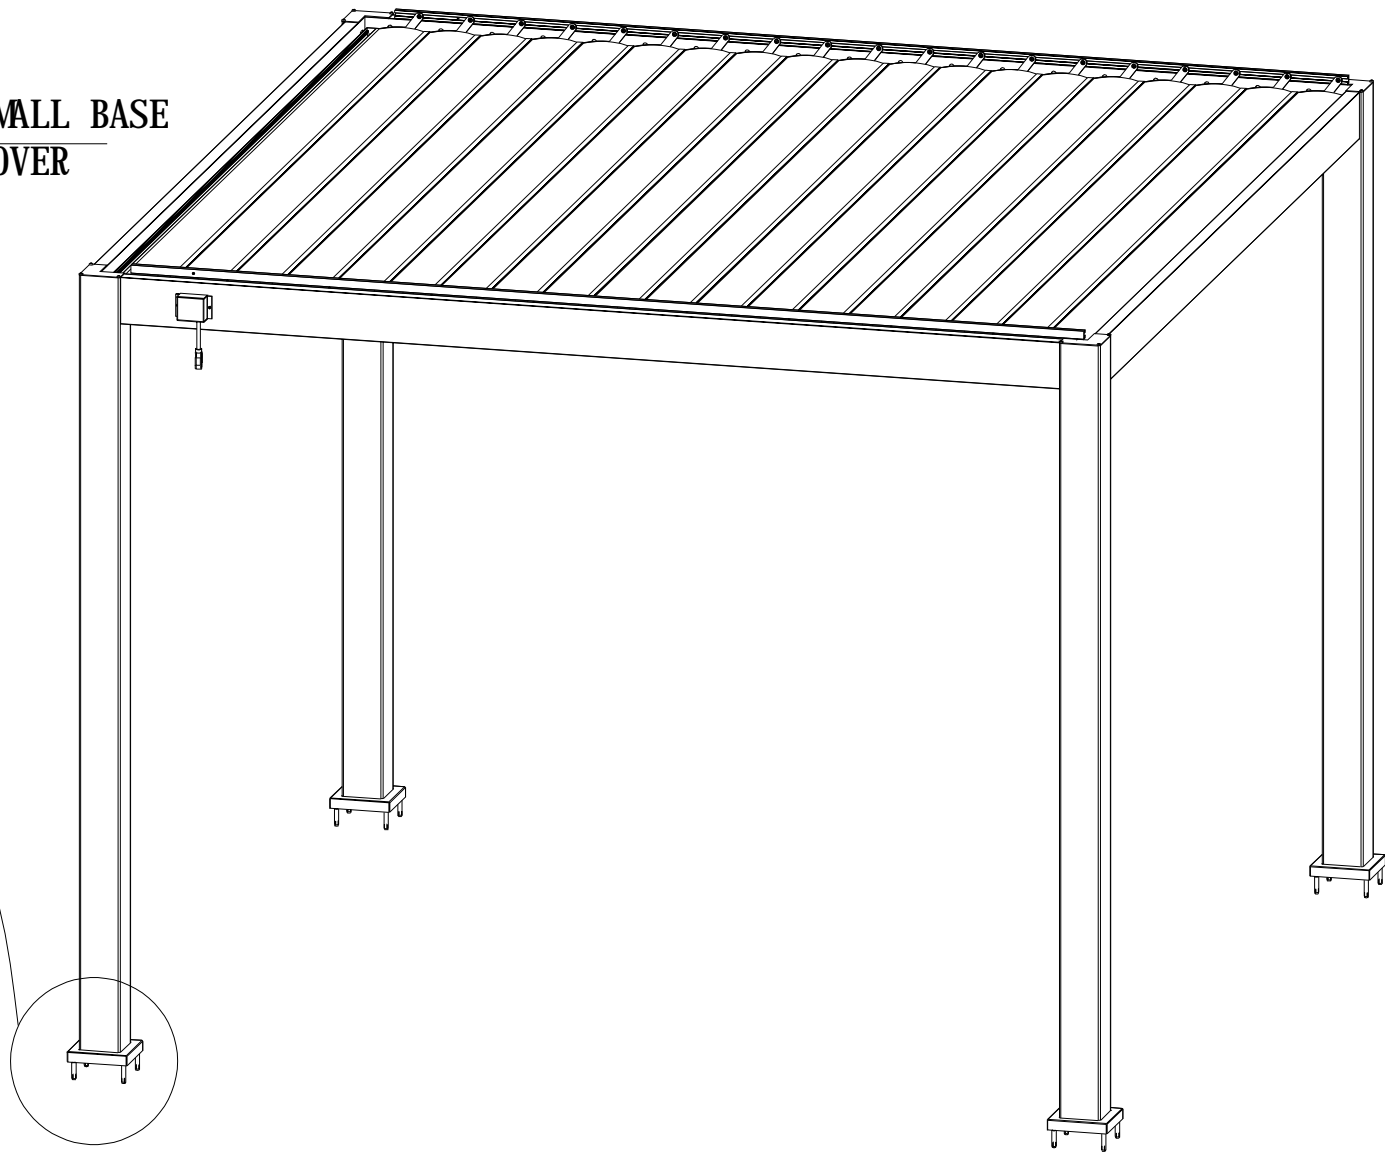

**BPS 3X3 Pergola**

# 3X3 PERGOLA

CODE	QTY	PRODUCT Name	IMAGE DESCRIPTION	
1	4	POST		
2	/	/	/	/
3	2	BEAM (L & R)		
4	2	BEAM (F & B)		
5	/	/	/	/
6	19	LOUVRES		
7	2	DRIVER ROD		
8	1	OPERATING POLE		

CODE	QTY	PRODUCT Name	IMAGE DESCR PTION	CODE	QTY	PRODUCT Name	IMAGE DESCR PTION
9	1	GEARBOX		15	4	SMALL COVER	
10	1	GEARBOX COVER		16	4	SMALL BASE COVER	
10	38	LOUVRE CAP LINER		17			
12	1	STAND BAR		18			
13	16	LONG NUT		19			
14	4	SMALL BASE		20			

POST

SMALL BASE  
COVER

BEAM (L & R)

BEAM (F & B)

BEAM (L & R)